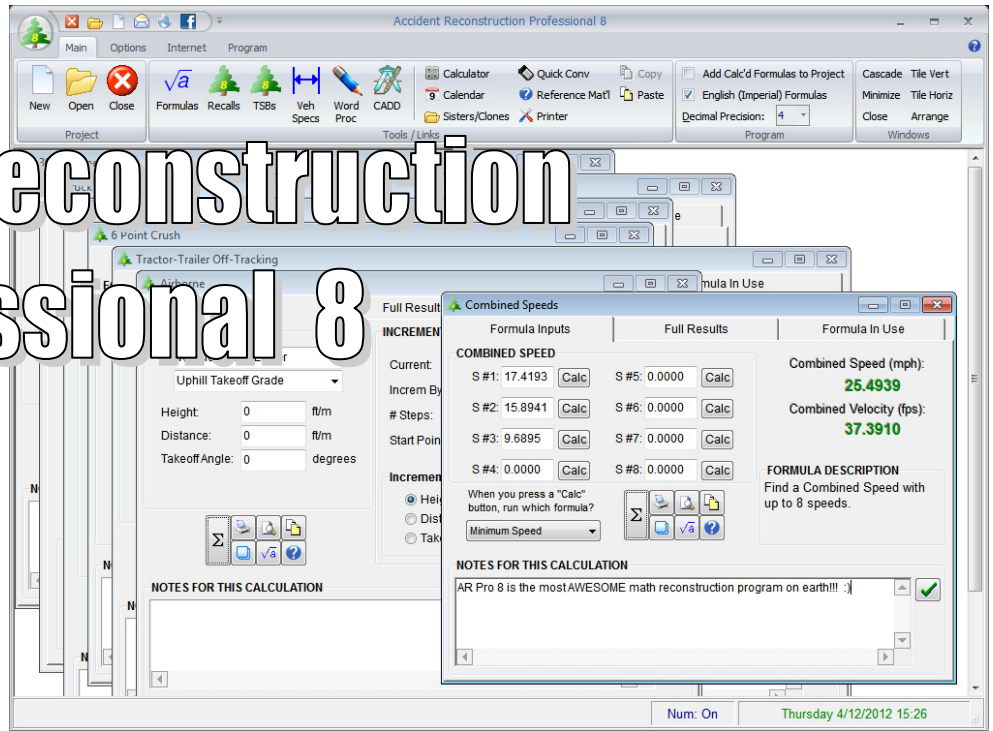

Accident Reconstruction Professional 8

AR Pro 8 running in Microsoft Windows 7.

Accident Reconstruction Professional 8

This program has been well endowed with the formulas, options, and capabilities you need to get your job done quicker, easier, and more accurately than ever before.

Of course, there is a lot more to a good Reconstruction program than just formulas... **AR Pro** has a built-in Vehicle Database that has virtually every car and light truck on the road since 1971. The database has the information that you'll need, when you need it, like: curb weights, overall length, overall height, overall width, just to name a few. And, of course, the database is directly accessible by the formulas that need it!